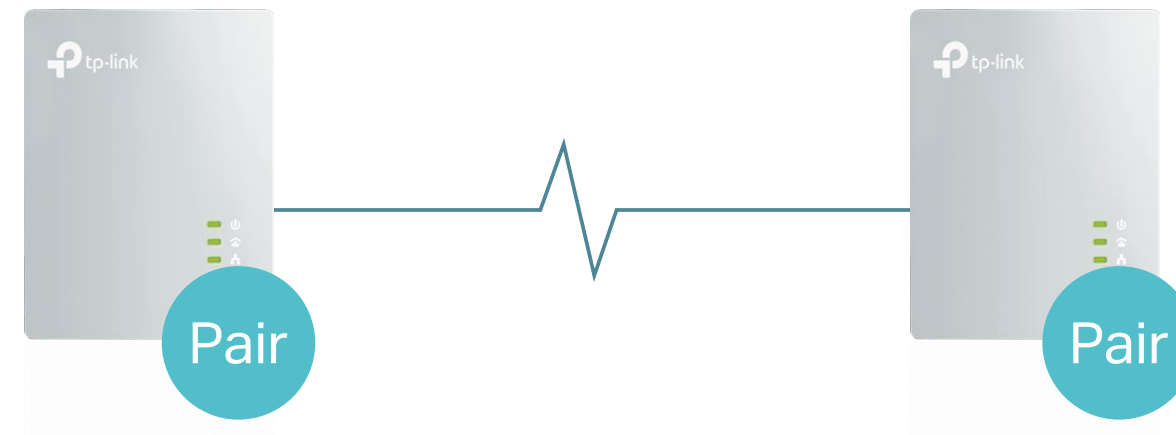

AV600 Powerline Starter Kit

Smooth HD Streaming
in Every Room

TL-PA4010 KIT

 HomePlug
AV2 600Mbps

 One-Button
Security

 Plug, Pair
and Play

Highlights

HomePlug AV2 Standard Compliant

The HomePlug AV2 standard creates high-speed data transfer rates of up to 600Mbps to support all your online activities.

One-Button Security

Simply push the Pair button on the adapters, and quickly set up a hassle-free powerline network.

Features

Speed

- Ultra-fast Powerline Speed – HomePlug AV2 standard compliant, high-speed data transfer rate of up to 600Mbps, ideal for Ultra HD streaming and online gaming
- Ethernet Port – The Ethernet port allows your TV, game console or PC to connect to the internet at high speed

Range

- 300 meters Range – Up to 300 meters / 1000 feet range over the existing household power circuit.

Security

- Pair Button – 128-bit AES encryption easily at a push of the "Pair" button

Design

- Compact Design – Small and elegant, fits your room